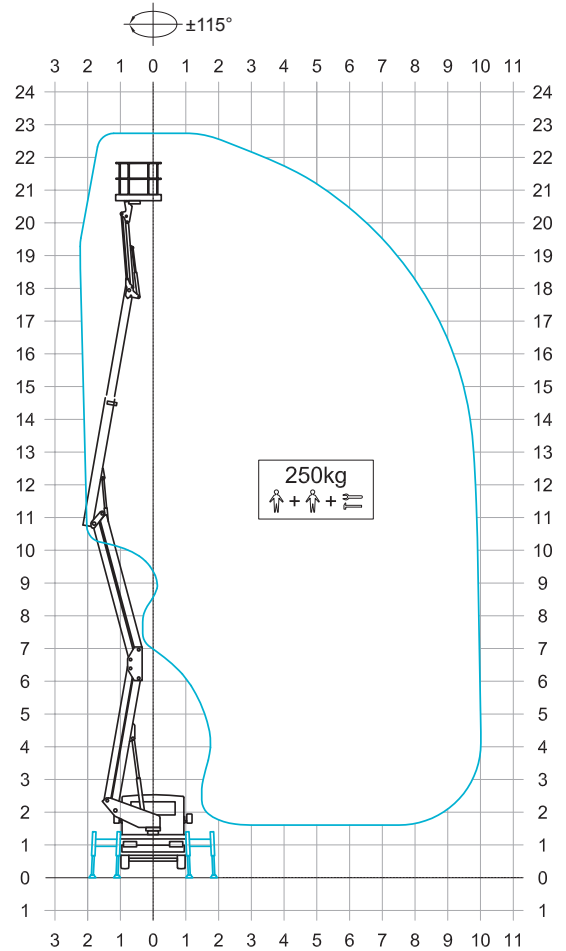

SPECIFICATION

CTEZED 23.3 JHL IVECO Daily

OUTRIGGER FOOTPRINT

WORKING ENVELOPE

* outreach and height max values and repeatability can change within ± 3% due to manufacturing variation and working condition.

DIMENSIONS

CTE S.p.A.
Headquarter 7 Via Caproni - Rovereto (TN) IT, 38068
Ph. +39 0464 48.50.50 - **Fax** +39 0464 48.50.99
info@ctelift.com - **www.ctelift.com**
Factory 5 Loc. Terramatta - Rivoli Veronese (VR) IT, 37010
CTE UK Ltd Enderby Leicestershire - UK