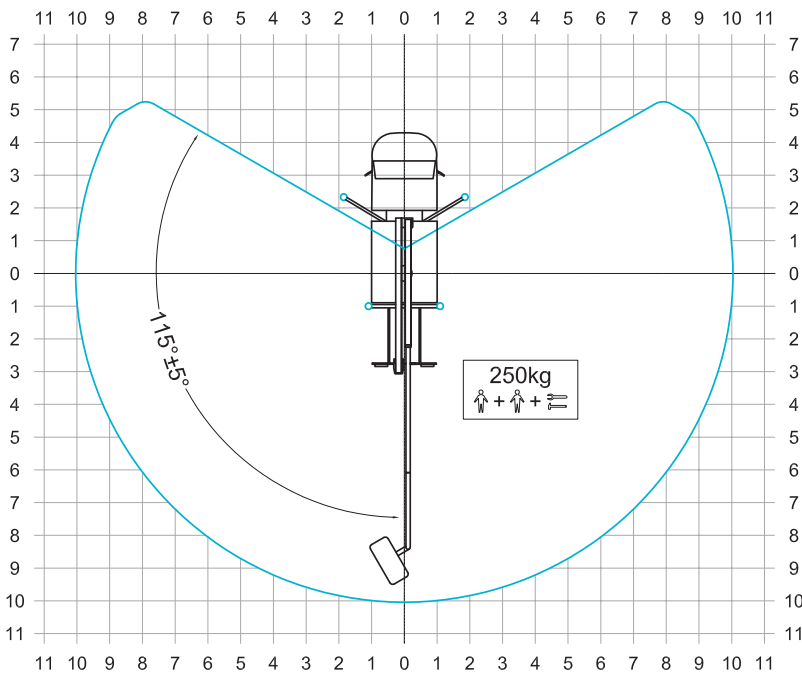

SPECIFICATION

CTEZED 23.3 JHL IVECO Daily

OUTRIGGER FOOTPRINT

WORKING ENVELOPE

* outreach and height max values and repeatability can change within ± 3% due to manufacturing variation and working condition.

DIMENSIONS

CTE S.p.A.
Headquarter 7 Via Caproni - Rovereto (TN) IT, 38068
Ph. +39 0464 48.50.50 - **Fax** +39 0464 48.50.99
info@ctelift.com - **www.ctelift.com**
Factory 5 Loc. Terramatta - Rivoli Veronese (VR) IT, 37010
CTE UK Ltd Enderby Leicestershire - UK