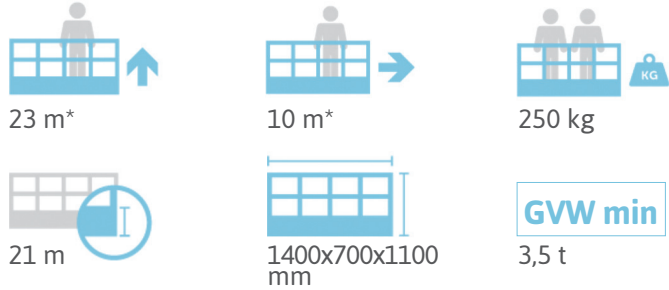

SPECIFICATION

CTEZED 23.3 JHL IVECO Daily

OUTRIGGER FOOTPRINT

WORKING ENVELOPE

* outreach and height max values and repeatability can change within ± 3% due to manufacturing variation and working condition.