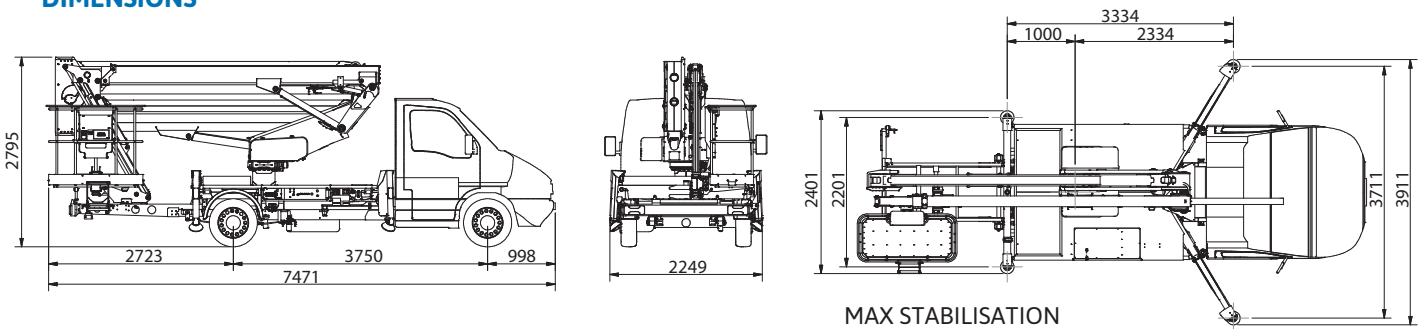

SPECIFICATION

CTEZED 23.3 JHL IVECO Daily

OUTRIGGER FOOTPRINT

WORKING ENVELOPE

* outreach and height max values and repeatability can change within ± 3% due to manufacturing variation and working condition.

DIMENSIONS

CTE S.p.A.
Headquarter 7 Via Caproni - Rovereto (TN) IT, 38068
Ph. +39 0464 48.50.50 - **Fax** +39 0464 48.50.99
info@ctelift.com - **www.ctelift.com**
Factory 5 Loc. Terramatta - Rivoli Veronese (VR) IT, 37010
CTE UK Ltd Enderby Leicestershire - UK